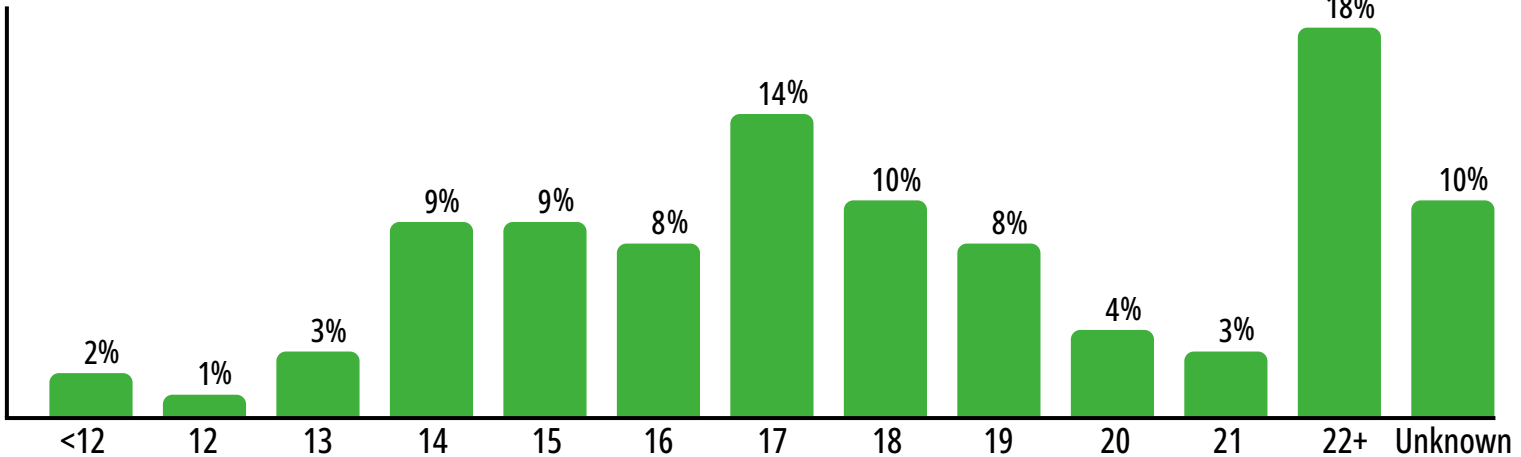

### Youth Status at Time of Contact

### Top Issues

69%  
Family Dynamics

35%  
Mental Health

30%  
Economics

20%  
Emotional/Verbal Abuse

17%  
Youth/Family Services

### Sex

### Age