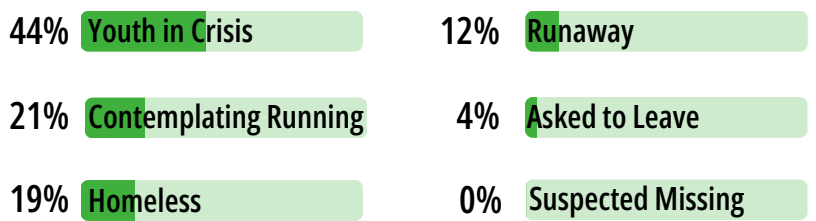

## MASSACHUSETTS

TOP 5 COUNTIES: SUFFOLK (22%), MIDDLESEX (22%), WORCESTER (12%), ESSEX (10%), HAMPDEN (7%)

Total Crisis Contacts  
**328**

Hotline Calls  
48%

Live Chats  
28%

Texts  
24%

Emails  
0%

Forum Posts  
0%

### Youth Status at Time of Contact